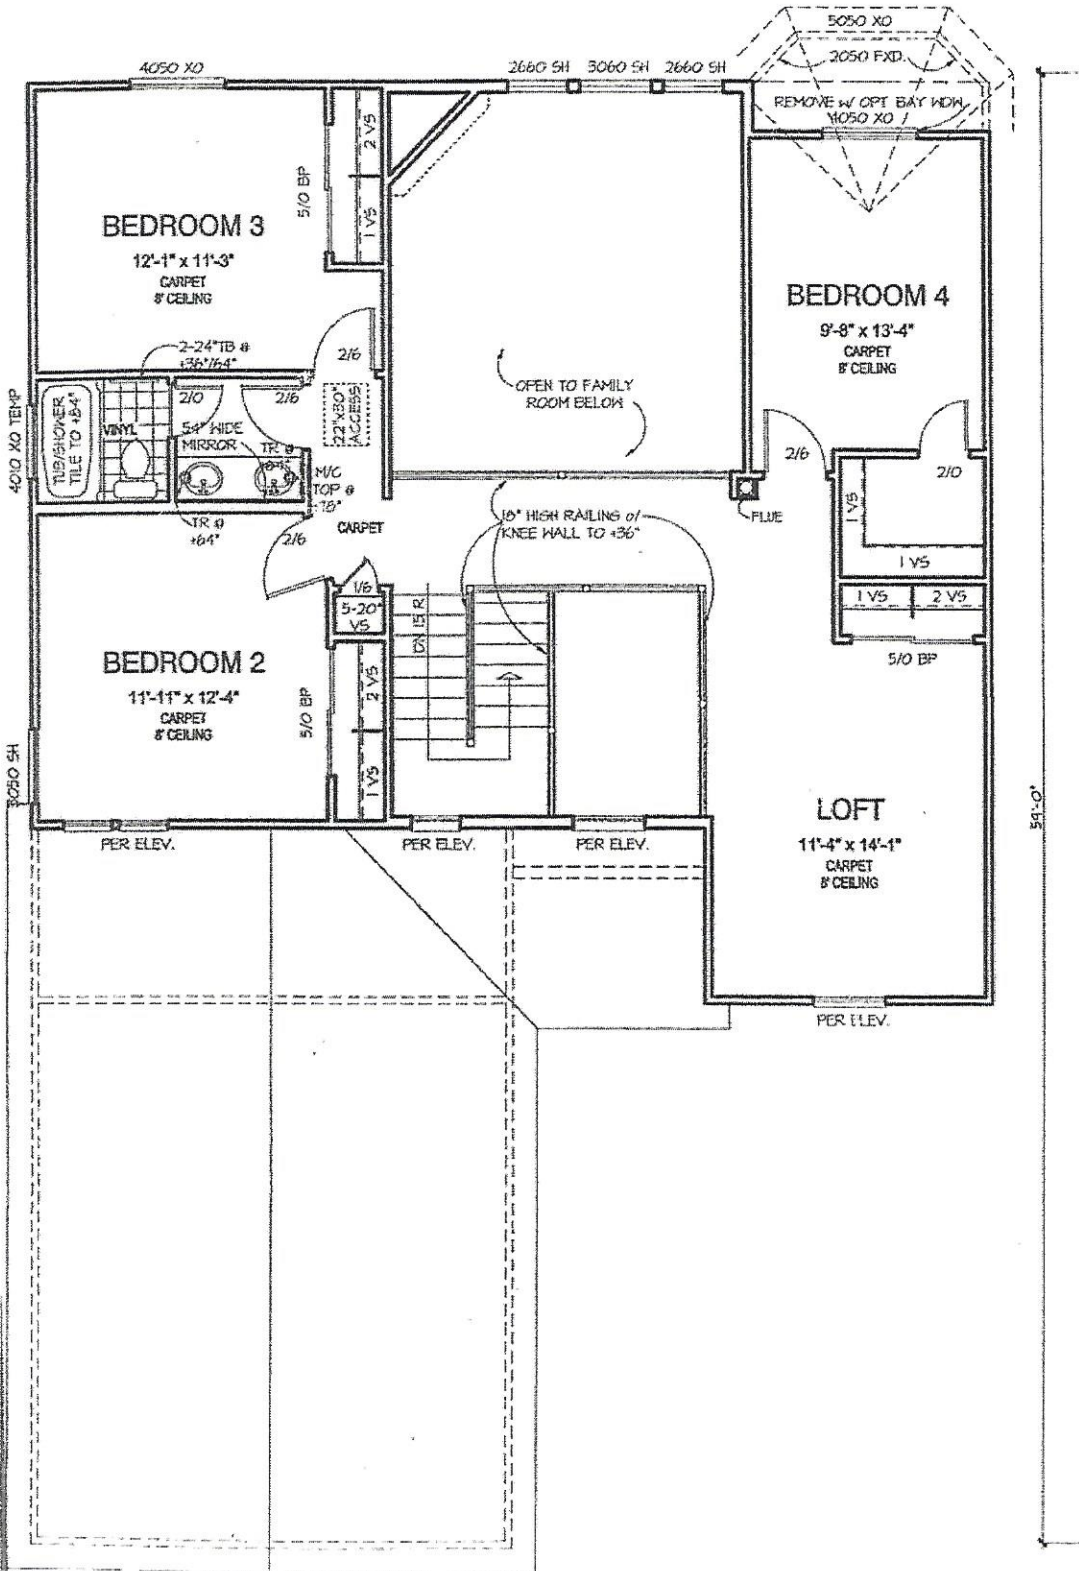

OPT. BAY WINDOW @ BEDROOM 4

SCALE: 1/8" = 1'-0"

SECOND FLOOR PLAN

SCALE: 1/8" = 1'-0"