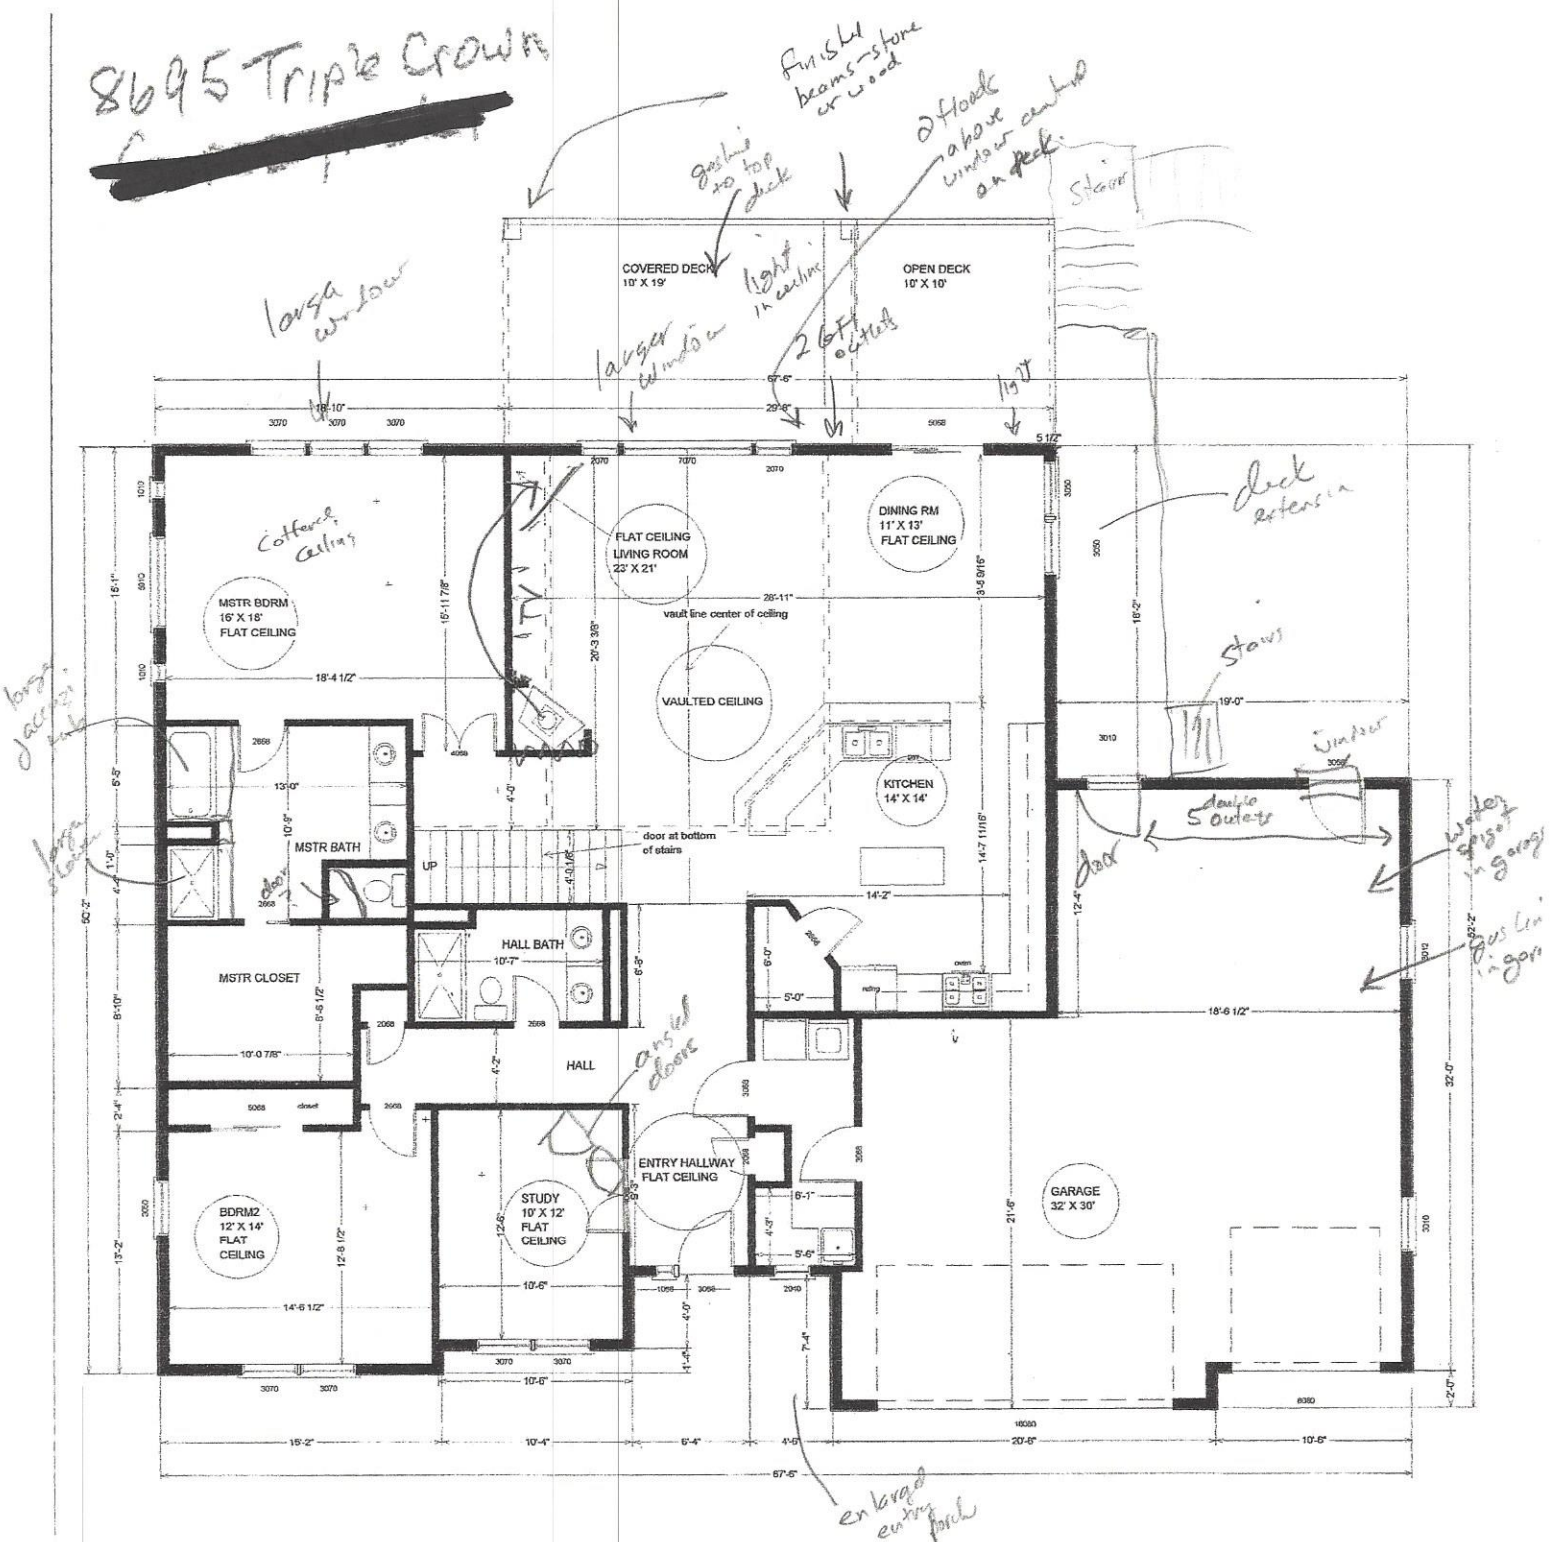

<p>NEW EXPRESSION HOMES PATRICK GLASCO 970-405-8966</p>	<p>LIVING AREA FINISHED 2156 SQ. ft. 8695 TRIPLE CROWN DR. MOORE FARMS FREDRICK, CO. KLEMOFF RESIDENCE</p>
---	--

8695 Triple Crown

<p>NEW EXPRESSION HOMES PATRICK GLASCO 970-405-8966</p>	<p>LIVING AREA FINISHED 2100 SQ. ft.</p>
---	--